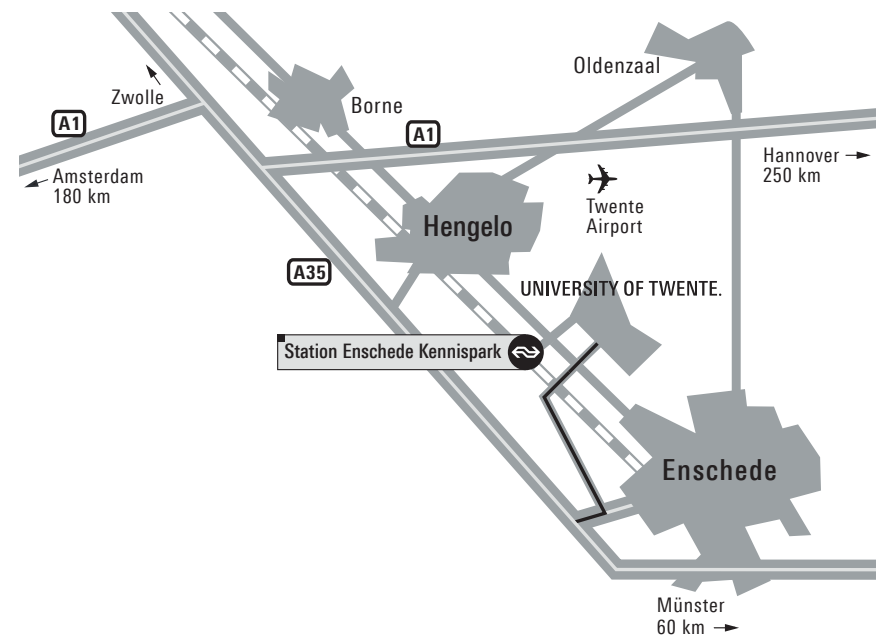

Destination	Building number	Destination	Building number
INSTITUTES		Novel-T (parking Hengelosestraat)	17
Digital Society Institute	11	O&O square	0
MESA+ Institute	15, 16	Physiotherapy (Topvorm Twente)	49
TechMed Centre	15	PRE-U	48
SERVICE DEPARTMENTS AND FACILITIES		Professional Learning & Development (PLD)	10
Admission Office	42, 47	Restaurants	12, 45, 47
Bicycle workshop 'De Versnelling'	53	Security & Info Centre	2
Campus & Facility Management (CFM)	61	Shops (COOP Supermarket)	51
Centre for Educational Support (CES)	9, 42, 47	Sports centre	49
Children's day care centre 'Vlinder' (Catalpa)	60	Strategy & Policy (SP)	2
Contact Centre	42	Student Counsellors, Counselling Service & Student Psychologists	47
Culture centre, Vrijhof	47	Student Restaurant (Mensa)	12
De Veste (student housing)	58	Student Services / Contact Centre	42
Expedition	5	Student Union	48
DesignLab (DL)	17	Stodium Generale (SG)	47
Exam Hall (Therm)	69	Study Information Centre (SI)	42
Executive Board (EB)	3	Swimming Pool	49, 57
Finance (FIN)	2	Theatercafé Vrijhof	47
General Affairs (GA)	2	Twente Graduate School (TGS)	10
Medical Centre	58	Unionshop	48
Hair Dresser (De Barreboks)	51	UToday	47
High Tech Factory	46	UT Athletic Track	47
Human Resources (HR)	2	UT Language Centre (UTLC)	47
ICT-Servicedesk	9	U Parkhotel & Restaurant	45
Library, ICT Services & Archive (LISA)	2, 9, 47	Vestingbar	48
Logica	65	Xerox Service Center	13
Mail room	5		
Main Entrance	2, 3		
Marketing & Communication (MC)	2		
Notebook Service Centre (NSC)	9		

Visiting Address
University of Twente
Drienerlolaan 5
7522 NB Enschede

Postal address
University of Twente
Postbus 217
7500 AE Enschede

Route to the campus / University of Twente?

BY CAR

From the A1 motorway, take the A35 motorway in the direction of Enschede
Take exit 26: Enschede - West / Universiteit
Follow the signs 'Universiteit'

BY TRAIN / BUS

From Enschede railway station: line number 1 in the direction of 'Universiteit Twente'
line number 8 in the direction of Hengelo-Noord
line number 9 in the direction of Hengelo
From Enschede Kennispark railway station: line number 1 in the direction of 'Universiteit Twente'
From Hengelo railway station: line number 9 in the direction of Enschede
line number 15 in the direction of 'Universiteit Twente'

For more information, please visit www.9292.nl