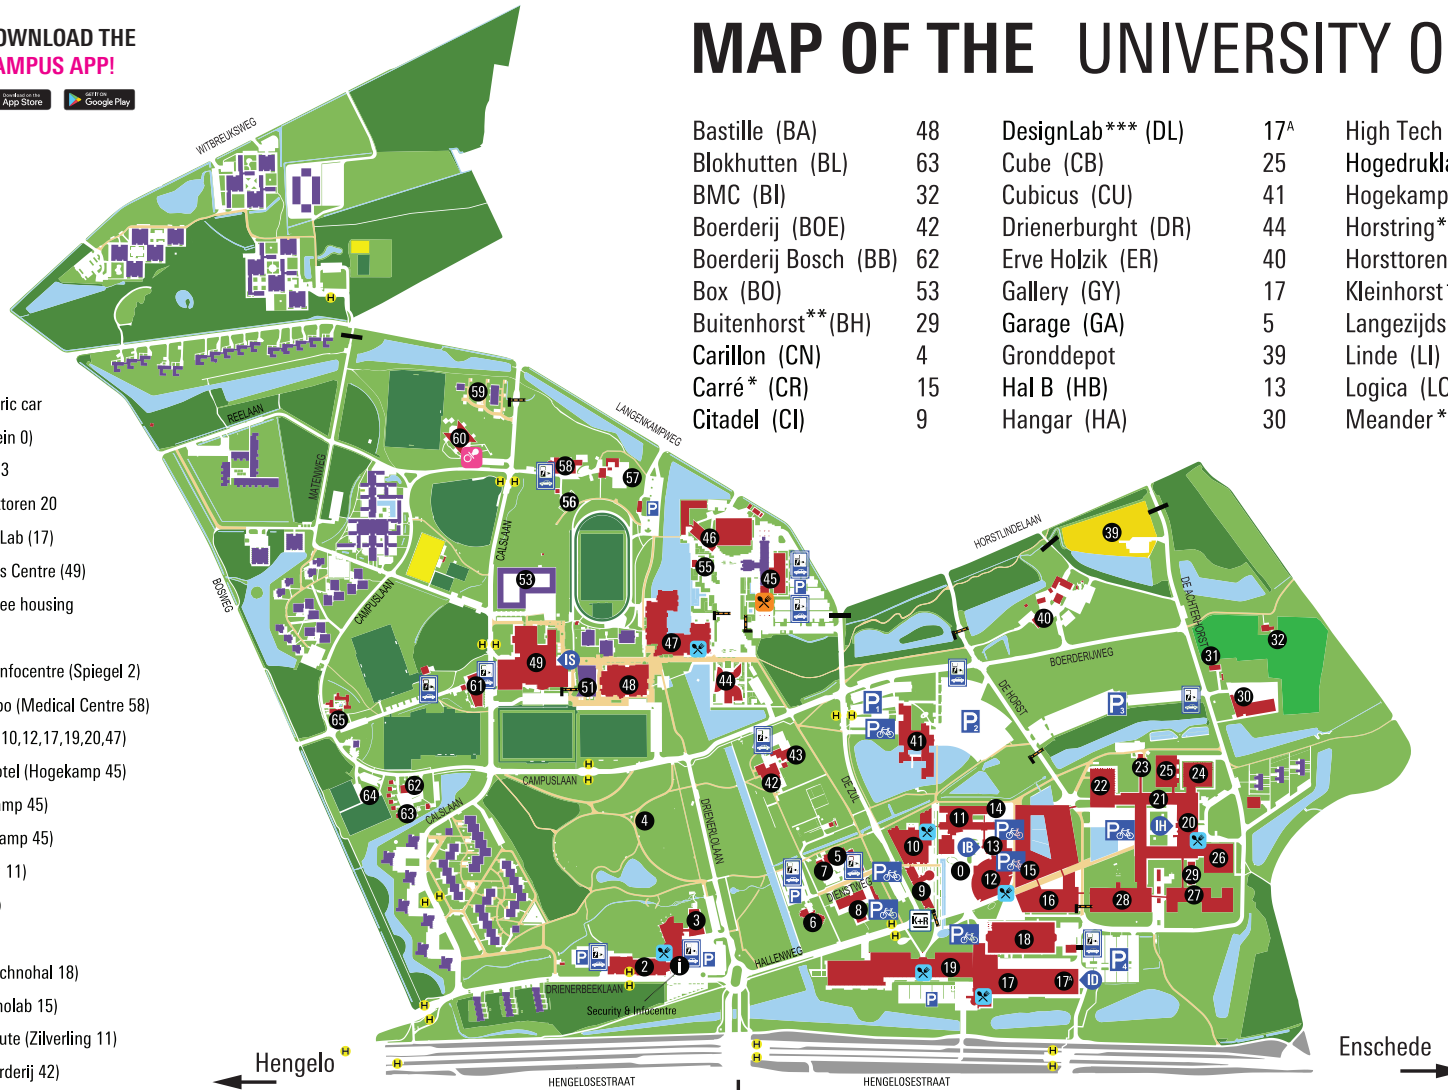

# MAP OF THE UNIVERSITY OF TWENTE

- Parking
- Bike park
- Barrier
- Closed road
- Charging point electric car
- Kiss & Ride (O&O plein 0)
- \*Entrance via Hal-B 13
- \*\*Entrance via Horststoren 20
- \*\*\*Entrance DesignLab (17)
- \*\*\*\*Entrance Sports Centre (49)
- Student and Employee housing
- Bus stop
- Campus Security & infocentre (Spiegel 2)
- Dentist / Doctor /Arbo (Medical Centre 58)
- Canteen (Building 2, 10, 12, 17, 19, 20, 47)
- Restaurant U Parkhotel (Hogekamp 45)
- U Parkhotel (Hogekamp 45)
- Campus 053 (Hogekamp 45)
- Starbucks (Zilverling 11)
- Subway (Bastille 48)
- Daycare (Vlinder 60)
- Techmed Centre (Technohal 18)
- MESA+ Institute (Nanolab 15)
- Digital Society Institute (Zilverling 11)
- Contact Centre (Boerderij 42)

Hengelo ← HENGELOSESTRAAT HENGELOSESTRAAT → Enschede

Station Enschede Kennispark

79 Wallstreet (WS)  
Walstraat 47

71 Pakkerij (PK)  
Oude Markt 24

76 ITC International hotel (IHH)  
Boulevard 1945 4

Downloadable at [www.utwente.nl/campusmap](http://www.utwente.nl/campusmap); for building details see [www.utwente.nl/buildings](http://www.utwente.nl/buildings)